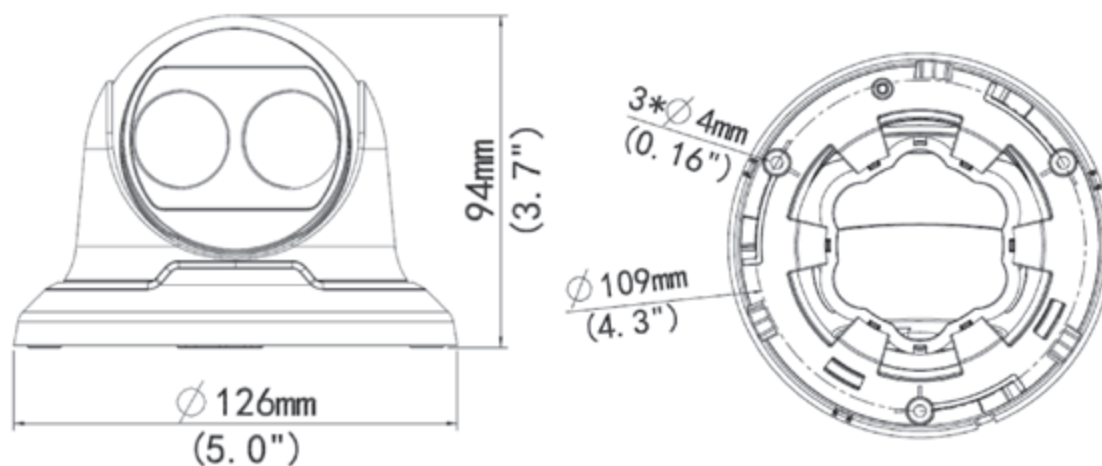

AUDIO	
Audio Compression	G.711
Suppression	Supported
Sampling Rate	8 KHZ
NETWORK	
Protocols	IPv4, IGMP, ICMP, ARP, TCP, UDP, DHCP, PPPoE, RTP, RTSP, RTCP, DNS, DDNS, NTP, FTP, UPnP, HTTP, HTTPS, SMTP, 802.1x, SNMP
Compatible Integration	ONVIF(Profile S), API
INTERFACE	
Network	1 RJ45 10M/100M Base-TX Ethernet
Built-in Mic	Supported
GENERAL	
Power	12 V DC±25%, PoE (IEEE802.3 af)
	Power consumption: Max 8.9W
Dimensions (Ø x H)	126 x 94 mm (Ø5.0" x 3.7")
Weight	0.41 kg(0.90 lb)
Operating Conditions	-30°C ~ +60°C (-22°F ~ 140°F), Humidity :10%~95% RH(non-condensing)
Ingress Protection	IP67
Warranty	3 Years as per Dorani Pty Ltd Standard Terms and Conditions

DIMENSIONS

Dorani Pty Ltd – Security Systems

Victoria

4/1 Merri Concourse, Campbellfield VIC 3061

Email: reception@dorani.com.au

Web: www.dorani.com.au

Phone: 03 9357 0942

Queensland

Factory 1/13 Commerce Circuit, Yatala, Qld Australia 4207

Email: info@premiercleanqld.com.au

Web: www.premierclean.com.au

Phone: 07 3382 6978