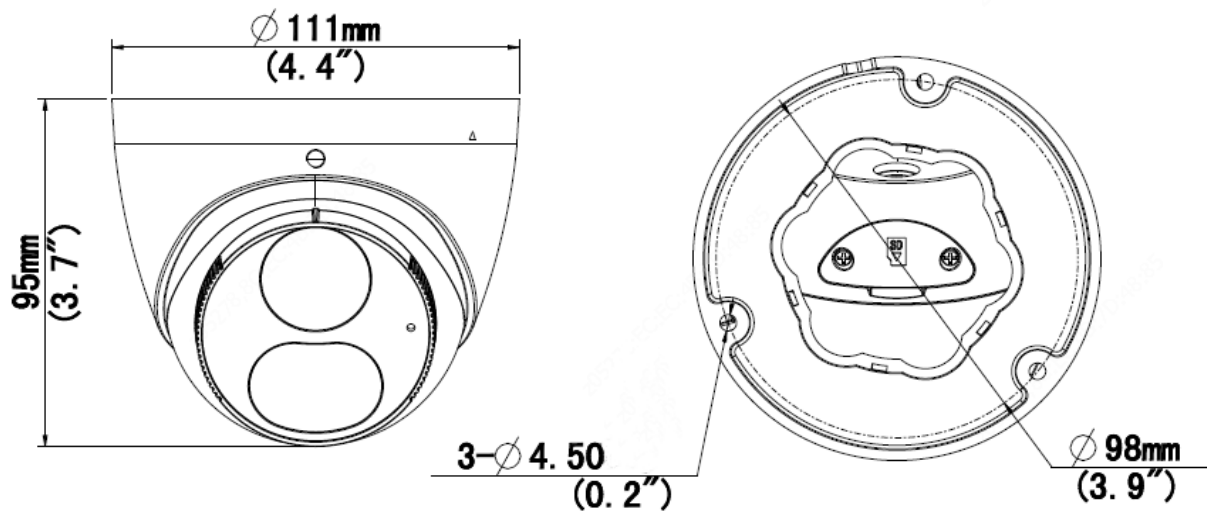

## 5MP AUDIBLE WARNING, 24/7 FULL COLOUR WITH SMART INTRUSION FIXED TURRET CAMERA

- 5MP - 2592x1944 Resolution
- 24/7 Full Colour Image
- Active deterrance, light and sound
- 2 way audio
- 2.8mm Fixed Lens
- True Day/Night with WDR for all lighting conditions
- Triple Video Streams
- IP67 Weather Resistant Housing
- 360 Degree Mounting and Adjustment
- Optional Wall Mount Available
- 3 Year Warranty
- Ultra 265 Video Compression; reduces bandwidth and storage requirements by up to 80% over H.264
- ONVIF Comformance  
POE & 12V Connectivity
- Multiple network viewing options (web viewer, IOS, android, push notifications)

	Power consumption: Max 7.5W
Power Interface	Ø 5.5mm coaxial power plug
Dimensions (Ø x H)	Φ111 x 95mm (Φ4.4" x 3.7")
Weight	0.43kg (0.948lb)
Material	Metal + Plastic
Working Environment	-30°C ~ 55°C (-22°F ~ 131°F), Humidity: ≤95% RH (non-condensing)
Storage Environment	-30°C ~ 55°C (-22°F ~ 131°F), Humidity: ≤95% RH (non-condensing)
Surge Protection	4KV
Reset Button	N/A
Protection	Ingression protection: IP67

## Dimensions