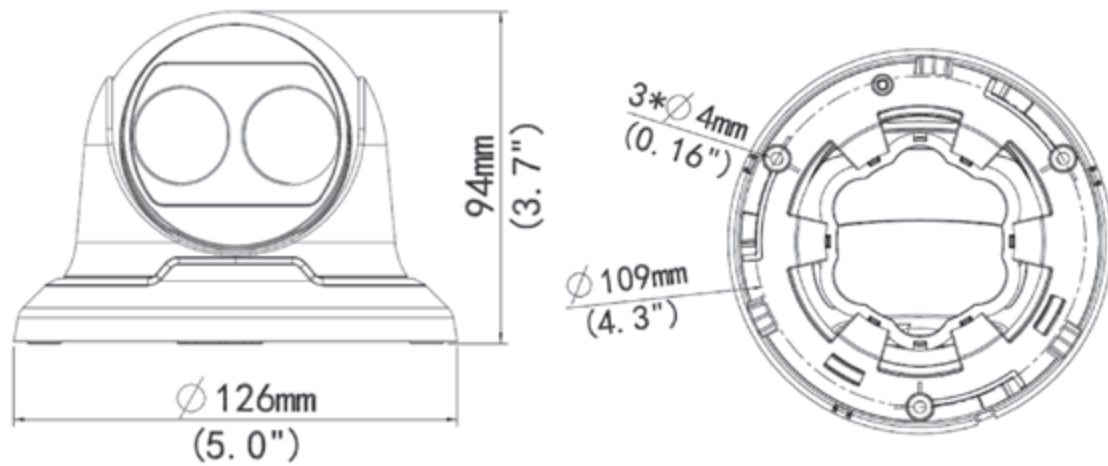

Dimensions

Accessories

DORIP-18

Dorani Pty Ltd – Security Systems

Victoria

4/1 Merri Concourse, Campbellfield VIC 3061

Email: reception@dorani.com.au

Web: www.dorani.com.au

Phone: 03 9357 0942

Queensland

Factory 1/13 Commerce Circuit, Yatala, Qld Australia 4207

Email: info@premiercleanqld.com.au

Web: www.premierclean.com.au

Phone: 07 3382 6978