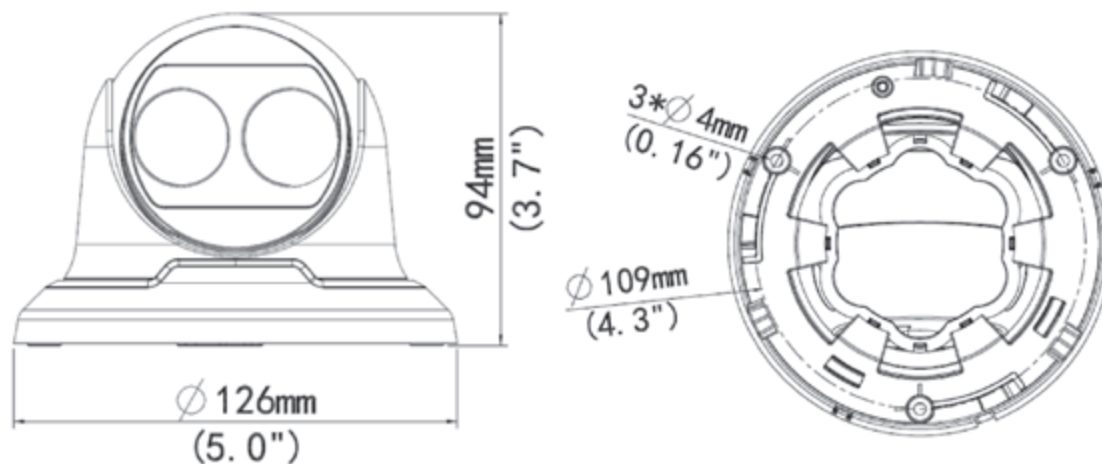

## 5MP WDR STARLIGHT IR FIXED TURRET CAMERA

- 5MP - 2592x1944 Resolution
- Starlight Illumination – Colour in Low Light  $>0.005$  Lux
- 2.8mm Fixed Lens
- SmartIR - up to 30 m IR
- True Day/Night with WDR for all lighting conditions
- Triple Video Streams
- POE & 12V Connectivity
- Multiple network viewing options (web viewer, IOS, android, push notifications)
- Powerful Video Analytics such as Behavior, Exception, Identification and Statistical
- ONVIF Conformance
- IP67 Weather Resistant Housing
- 360 Degree Mounting and Adjustment
- Optional Wall Mount Available
- 3 Year Warranty
- Ultra 265 Video Compression; reduces bandwidth and storage requirements by up to 80% over H.264
- In-Built Microphone

## DIMENSIONS