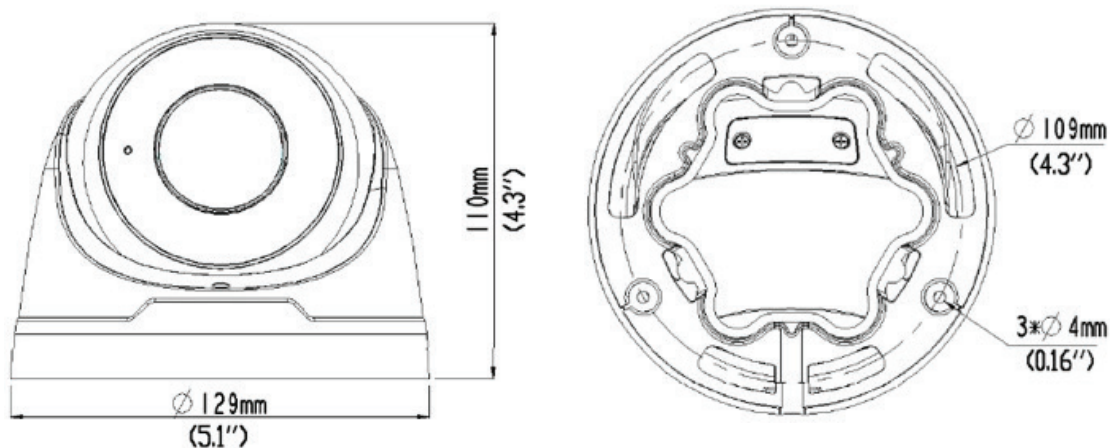

AUDIO	
Audio Compression	G.711
Suppression	Supported
Sampling Rate	8 KHZ
STORAGE	
Edge Storage	Micro SD, up to 128 GB
Network Storage	ANR
NETWORK	
Protocols	IPv4, IGMP, ICMP, ARP, TCP, UDP, DHCP, PPPoE, RTP, RTSP, RTCP, DNS, DDNS, NTP, FTP, UPnP, HTTP, HTTPS, SMTP, 802.1x, SNMP
Compatible Integration	ONVIF(Profile S, Profile G), API
INTERFACE	
Built-in Mic	Supported
Network	1 RJ45 10M/100M Base-TX Ethernet
GENERAL	
Power	12 V DC±25%, PoE (IEEE802.3 af)
	Power consumption: Max 8.16W
Dimensions (Ø x H)	Ø129 x 110 mm (Ø5.08" x 4.3")
Weight	0.67 kg (1.48lb)
Working Environment	-40°C ~ +60°C (-40°F ~ 140°F), Humidity:10%~95% RH(non-condensing)
Ingress Protection	IP67
Reset Button	Supported
Warranty	3 Years as per Dorani Pty Ltd Standard Terms and Conditions

DIMENSIONS

Dorani Pty Ltd – Security Systems

Victoria

4/1 Merri Concourse, Campbellfield VIC 3061

Email: reception@dorani.com.au

Web: www.dorani.com.au

Phone: 03 9357 0942

Queensland

Factory 1/13 Commerce Circuit, Yatala, Qld Australia 4207

Email: info@premiercleanqld.com.au

Web: www.premierclean.com.au

Phone: 07 3382 6978