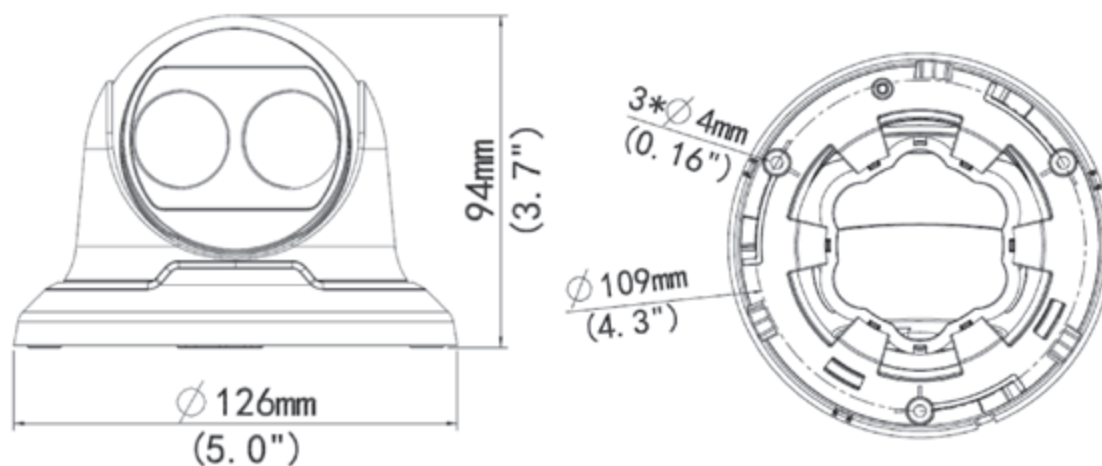

AUDIO	
Audio Compression	G.711
Suppression	Supported
Sampling Rate	8 KHZ
NETWORK	
Protocols	IPv4, IGMP, ICMP, ARP, TCP, UDP, DHCP, PPPoE, RTP, RTSP, RTCP, DNS, DDNS, NTP, FTP, UPnP, HTTP, HTTPS, SMTP, 802.1x, SNMP
Compatible Integration	ONVIF(Profile S), API
INTERFACE	
Network	1 RJ45 10M/100M Base-TX Ethernet
Built-in Mic	Supported
GENERAL	
Power	12 V DC±25%, PoE (IEEE802.3 af)
	Power consumption: Max 8.9W
Dimensions (Ø x H)	126 x 94 mm (Ø5.0" x 3.7")
Weight	0.41 kg(0.90 lb)
Operating Conditions	-30°C ~ +60°C (-22°F ~ 140°F), Humidity :10%~95% RH(non-condensing)
Ingress Protection	IP67
Warranty	2 Years as per Dorani Pty Ltd Standard Terms and Conditions

DIMENSIONS

Dorani Pty Ltd – Security Systems

Victoria

4/1 Merri Concourse, Campbellfield VIC 3061

Email: reception@dorani.com.au

Web: www.dorani.com.au

Phone: 03 9357 0942

Queensland

Factory 1/13 Commerce Circuit, Yatala, Qld Australia 4207

Email: info@premiercleanqld.com.au

Web: www.premierclean.com.au

Phone: 07 3382 6978