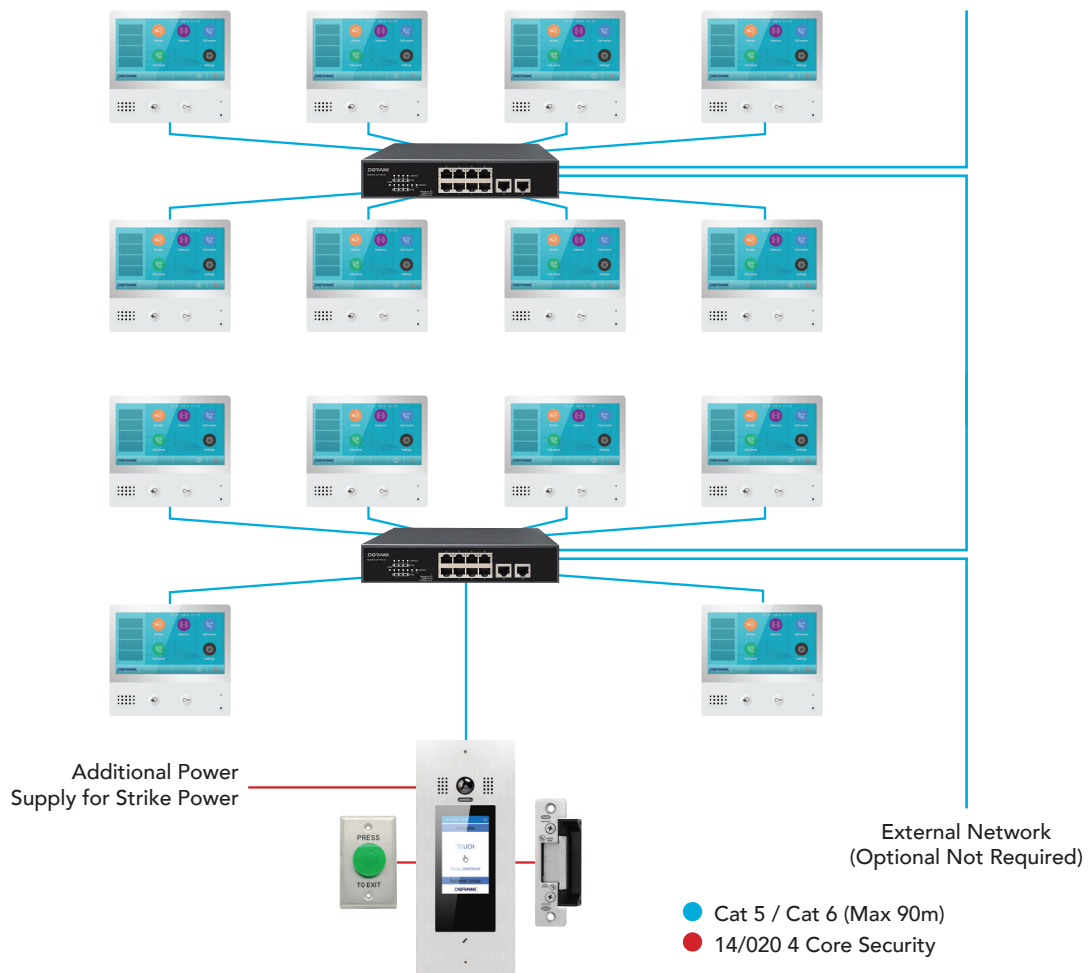

TOUCH

DORANI C10 TCP/IP APARTMENT SYSTEM

KEY FEATURES

System

- Full TCP/IP Intercom System
- POE 48V RJ45 Connection
- SUPER Simple Programming & Interface
- Install on Existing Networks

Monitors

- 7" Colour Touch Screen Monitors
- Unlimited Monitor capability
- Picture Memory STANDARD
- Intercom from Apartment Station

Door Stations

- 5" Colour Touch Screen Door Station
- Super Sleek Design
- Unlimited Door Station Capability
- Surface Mount and Flush Mount Doors
- 316 Stainless Apartment Door Stations
- Proximity Fob Reader STANDARD
- Digital Lens
- Standalone Single Call Door Stations (No Prox)

SAMPLE INSTALLATION

DIMENSIONS

DORVC10-01
Surface IP Door
284H x 113W x 45D

DORVC10-02
Flush IP Door
318H x 135W x 2D

DORVC10-03
Single IP Door
160H x 60W x 30D

DORVC10-05
IP Monitor
161H x 174W x 22D

Dorani Pty Ltd – Security Systems