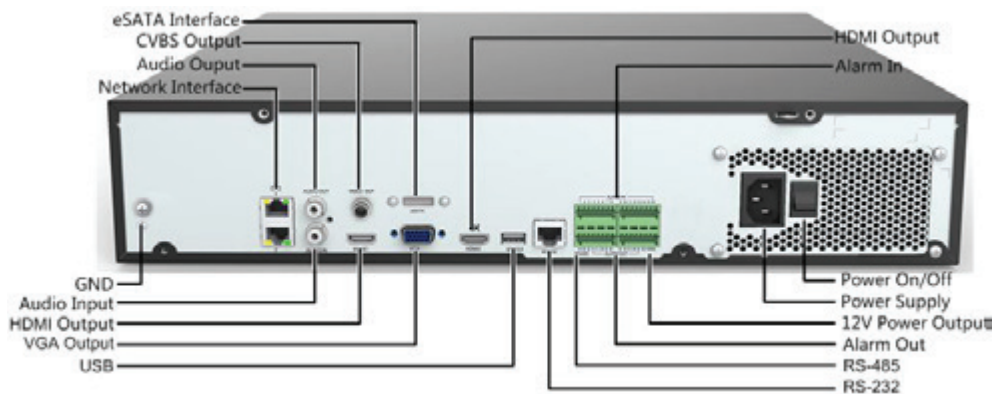

Dorani Pty Ltd – Security Systems

Victoria

4/1 Merri Concourse, Campbellfield VIC 3061

Email: reception@dorani.com.au

Web: www.dorani.com.au

Phone: 03 9357 0942

Queensland

Factory 1/13 Commerce Circuit, Yatala, Qld Australia 4207

Email: info@premiercleanqld.com.au

Web: www.premierclean.com.au

Phone: 07 3382 6978