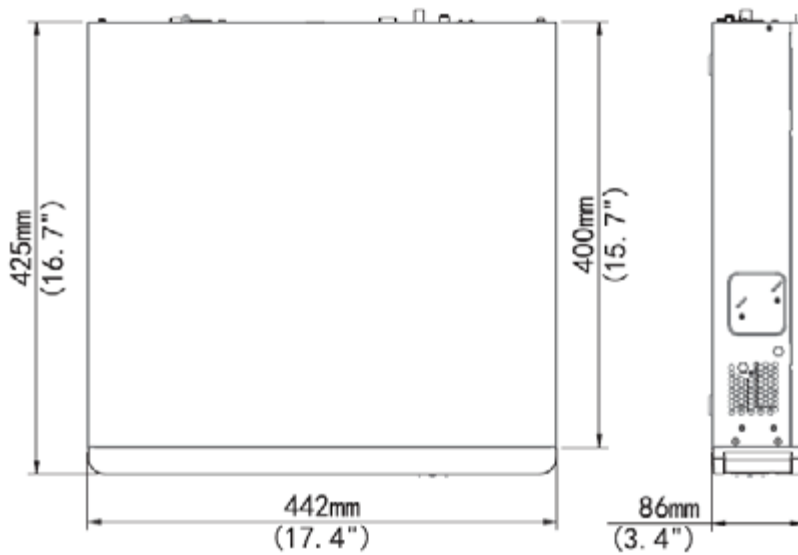

GENERAL

Power Supply	100 ~ 240 VAC Power Consumption: ≤ 20 W(without HDD)
Working Environment	-10°C ~ + 55°C (+14°F ~ +131°F), Humidity ≤ 90% RH(non-condensing)
Dimensions(W×D×H)	442mm ×425mm× 86mm (17.4" × 16.7"× 3.4")
Weight (without HDD)	≤ 5.13 Kg (11.31 lb)
Warranty	2 Years as per Dorani Pty Ltd Standard Terms and Conditions

DIMENSIONS

REAR PANEL