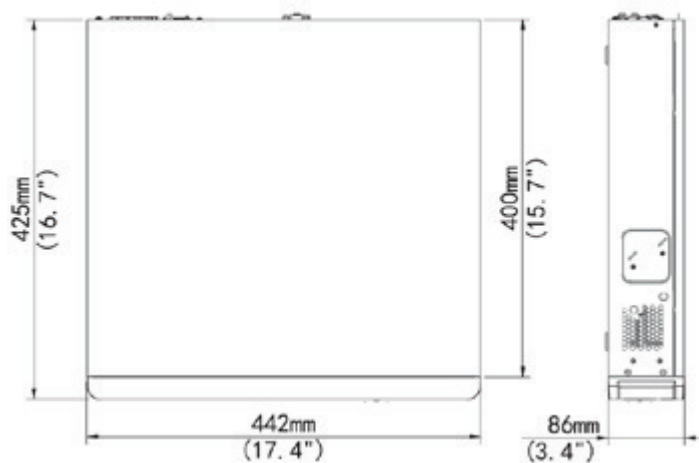

P O E	
Interface	16 independent 100 Mbps PoE network interfaces
Max Power	Max 30W for single port Max 200W in total (12.5W for each)
Supported Standard	IEEE 802.3at
G E N E R A L	
Power Supply	100 ~ 240 VAC Power Consumption: ≤ 20 W(without HDD)
Working Environment	-10°C ~ + 55°C (+14°F ~ +131°F), Humidity ≤ 90% RH(non-condensing)
Dimensions(W×D×H)	442 mm× 425mm×86mm (17.4" × 16.7" ×3.4")
Weight (without HDD)	≤ 5.24 Kg (11.55 lb)
Warranty	2 Years as per Dorani Pty Ltd Standard Terms and Conditions

D I M E N S I O N S