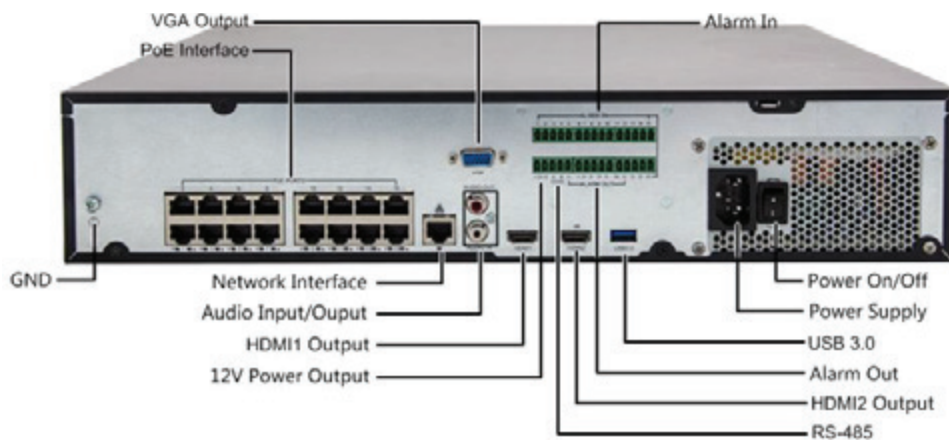

R E A R P A N E L

Dorani Pty Ltd – Security Systems

Victoria

4/1 Merri Concourse, Campbellfield VIC 3061

Email: reception@dorani.com.au

Web: www.dorani.com.au

Phone: 03 9357 0942

Queensland

Factory 1/13 Commerce Circuit, Yatala, Qld Australia 4207

Email: info@premiercleanqld.com.au

Web: www.premierclean.com.au

Phone: 07 3382 6978