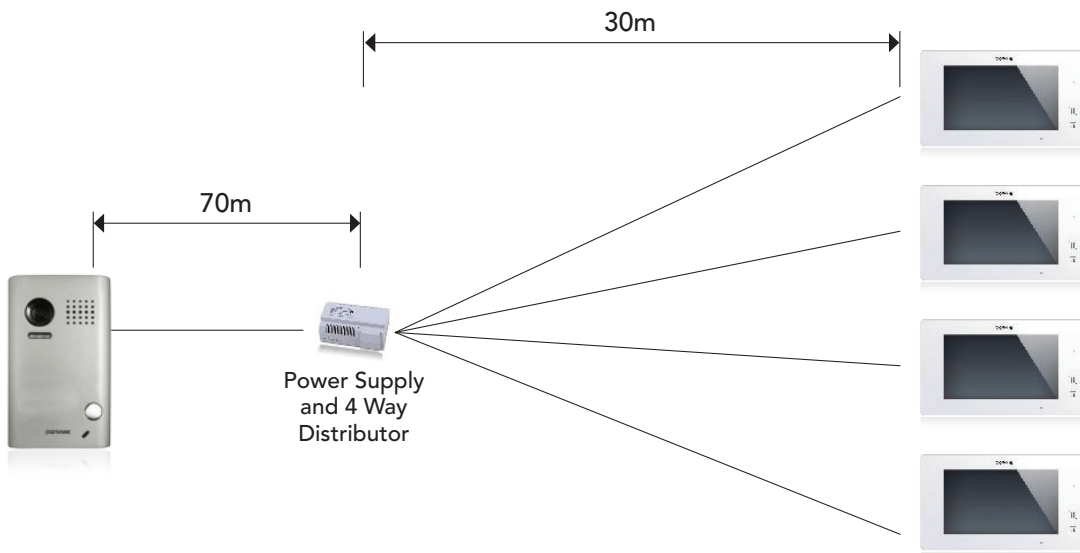

TOUCH

Surface Mount Camera
DORVT11

Flush Mount Stainless Camera
DORVT12

FEATURES

- True Touch Screen functionality
- Up to Two Door Stations
- Up to Four Monitors
- Built In Picture Memory
- Conversation Video Recording with Audio (SD Card required)
- Diversion Intercom to Mobile when not at home
- Internal monitor paging + Open Voice Page
- Integrated Access Control Keypad Available
- Modular Design, Various Wiring Configurations

Typical

Typical Wiring Star

Optional Extras

Door Stations

- DORVT13**
Integrated Keypad Surface
- DORVT14**
Integrated Keypad Flush
- DORVT10**
Audio Door Station

Modules

- DORVT04**
4 Way Distributor
For 2+ Doors or Star Wiring
- DORVT15**
Additional Relay Module For
Second Door release with
1 Entry Station