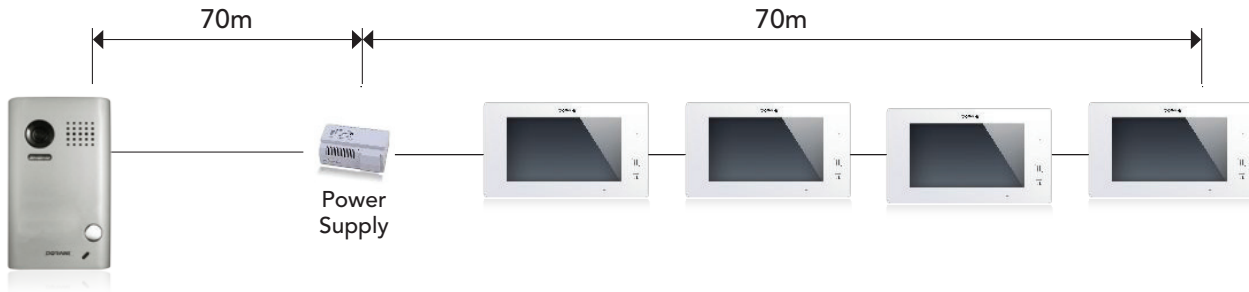

TOUCH

Surface Mount Camera
DORVT11

Flush Mount Stainless Camera
DORVT12

FEATURES

- True Touch Screen functionality
- Up to Two Door Stations
- Up to Four Monitors
- Built In Picture Memory
- Conversation Video Recording with Audio (SD Card required)
- Diversion Intercom to Mobile when not at home
- Internal monitor paging + Open Voice Page
- Integrated Access Control Keypad Available
- Modular Design, Various Wiring Configurations

Typical

Typical Wiring Star

Optional Extras

Door Stations

- DORVT13**
Integrated Keypad Surface
- DORVT14**
Integrated Keypad Flush
- DORVT10**
Audio Door Station

Modules

- DORVT04**
4 Way Distributor
For 2+ Doors or Star Wiring
- DORVT15**
Additional Relay Module For
Second Door release with
1 Entry Station