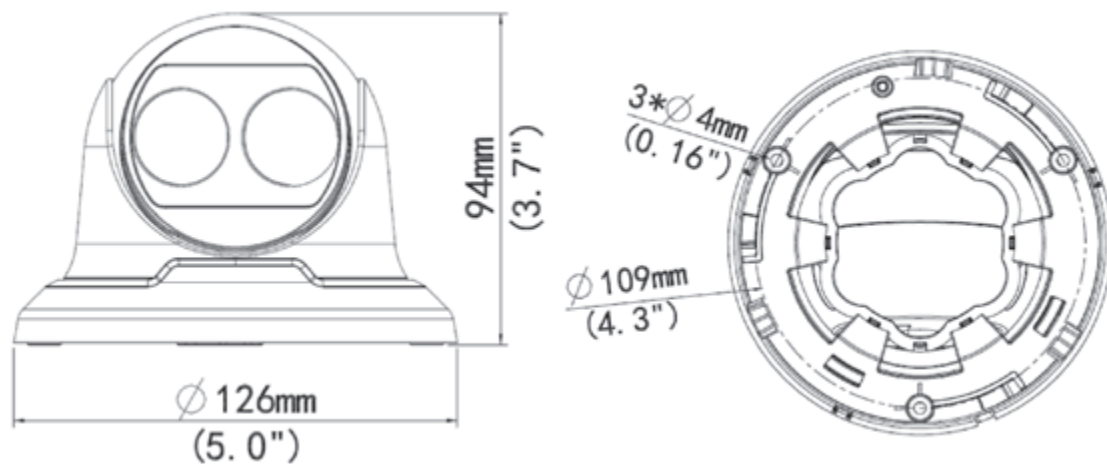

NETWORK	
Protocols	IPv4,IGMP,ICMP,ARP,TCP,UDP,DHCP, RTP,RTSP,RTCP,DNS,DDNS,NTP,FTP,UPnP,HTTP,HTTPS,SMTP, SSL
Compatible Integration	ONVIF(Profile S, Profile T), API
INTERFACE	
Network	10M/100M Base-TX Ethernet
GENERAL	
Power	12 V DC±25%, PoE (IEEE802.3 af)
	Power consumption: Max 5.5W
Dimensions (Ø x H)	126 x 94 mm (5.0" x 3.7")
Weight	0.45kg (0.99lb)
Operating Conditions	-30°C ~ 60°C (-22°F ~ 140°F), Humidity ≤ 95% RH(non-condensing)
Ingress Protection	IP67
Warranty	2 Years as per Dorani Pty Ltd Standard Terms and Conditions

DIMENSIONS

Dorani Pty Ltd – Security Systems

Victoria

4/1 Merri Concourse, Campbellfield VIC 3061

Email: reception@dorani.com.au

Web: www.dorani.com.au

Phone: 03 9357 0942

Queensland

Factory 1/13 Commerce Circuit, Yatala, Qld Australia 4207

Email: info@premiercleanqld.com.au

Web: www.premierclean.com.au

Phone: 07 3382 6978