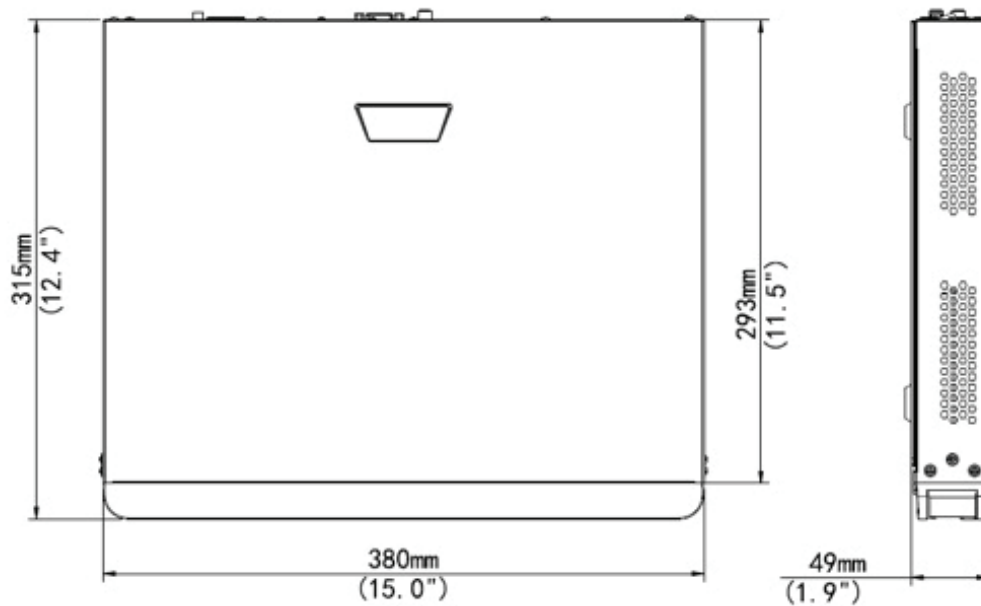

P O E		
Interface	8 independent 100Mbps PoE network interfaces	16 independent 100Mbps PoE network interfaces
Max Power	Max 30W for single port Max 130W in total (16.25W for each)	Max 30W for single port Max 240W in total (15W for each)
Supported Standard	IEEE 802.3af/at	
G E N E R A L		
Power Supply	220V AC Power Consumption: ≤9 W(without HDD)	
Working Environment	-10°C ~ + 55°C (+14°F ~ +131°F), Humidity ≤ 90% RH(non-condensing)	
Dimensions(W×D×H)	380mm × 315mm × 49.1mm(15.0" × 12.4" × 1.9")	
Weight (without HDD)	≤2.4kg (5.29 lb)	
Warranty	2 Years as per Dorani Pty Ltd Standard Terms and Conditions	

D I M E N S I O N S

Dorani Pty Ltd – Security Systems

Victoria

4/1 Merri Concourse, Campbellfield VIC 3061

Email: reception@dorani.com.au

Web: www.dorani.com.au

Phone: 03 9357 0942

Queensland

Factory 1/13 Commerce Circuit, Yatala, Qld Australia 4207

Email: info@premiercleanqld.com.au

Web: www.premierclean.com.au

Phone: 07 3382 6978