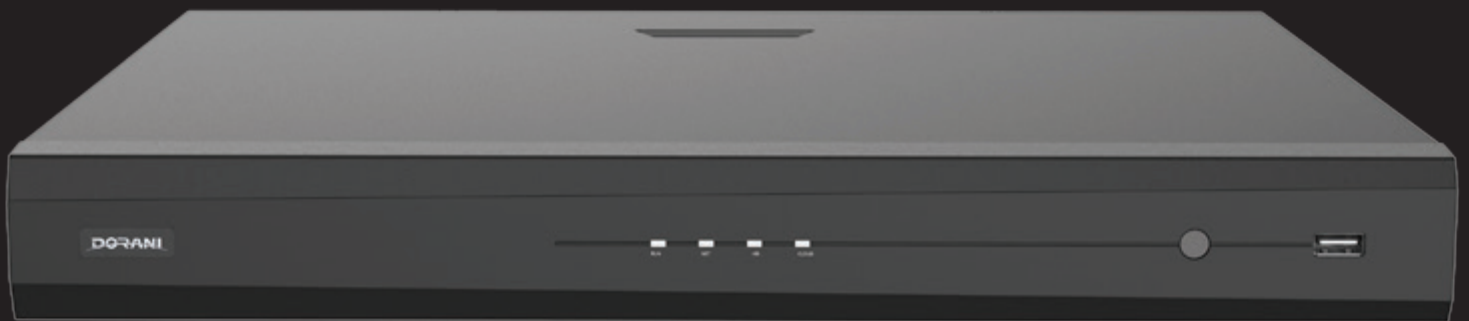

KEY FEATURES

DORIP - 12

16 CHANNEL 4K NETWORK VIDEO RECORDER

- Support Ultra 265/H.265/H.264 video formats
- Plug and Play with 16 Channel POE Input
- Third-party IP cameras supported with ONVIF conformance: Profile S, Profile G, Profile C, Profile Q, Profile A, Profile T
- Support 1-ch HDMI, 1-ch VGA, HDMI at up to 4K(3840x2160) resolution
- HDMI and VGA simultaneous output
- Up to 8 Megapixels resolution recording
- 2 SATA HDDs, up to 8TB for each HDD
- ANR technology to enhance the storage reliability when the network is disconnected
- Support cloud upgrade
- 2TB SURVEILLANCE RATED HDD INCLUDED - STANDARD
- P2P Mobile Device Phone Connection IOS & Android