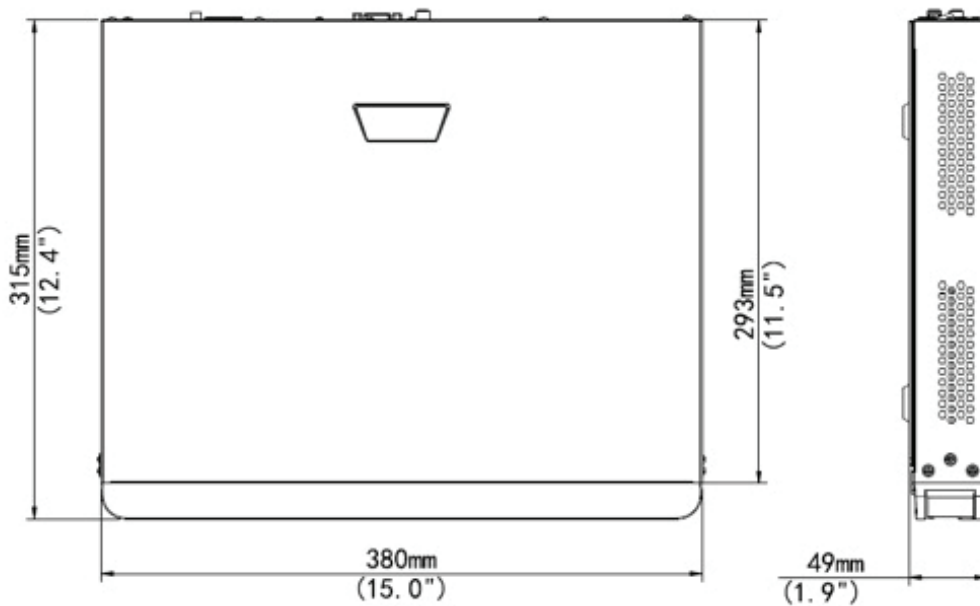

P O E		
Interface	8 independent 100Mbps PoE network interfaces	16 independent 100Mbps PoE network interfaces
Max Power	Max 30W for single port Max 130W in total (16.25W for each)	Max 30W for single port Max 240W in total (15W for each)
Supported Standard	IEEE 802.3af/at	
G E N E R A L		
Power Supply	220V AC Power Consumption: ≤9 W(without HDD)	
Working Environment	-10°C ~ + 55°C (+14°F ~ +131°F), Humidity ≤ 90% RH(non-condensing)	
Dimensions(W×D×H)	380mm × 315mm × 49.1mm(15.0" × 12.4" × 1.9")	
Weight (without HDD)	≤2.4kg (5.29 lb)	
Warranty	2 Years as per Dorani Pty Ltd Standard Terms and Conditions	

D I M E N S I O N S

Dorani Pty Ltd – Security Systems

Victoria

4/1 Merri Concourse, Campbellfield VIC 3061

Email: reception@dorani.com.au

Web: www.dorani.com.au

Phone: 03 9357 0942

Queensland

Factory 1/13 Commerce Circuit, Yatala, Qld Australia 4207

Email: info@premiercleanqld.com.au

Web: www.premierclean.com.au

Phone: 07 3382 6978