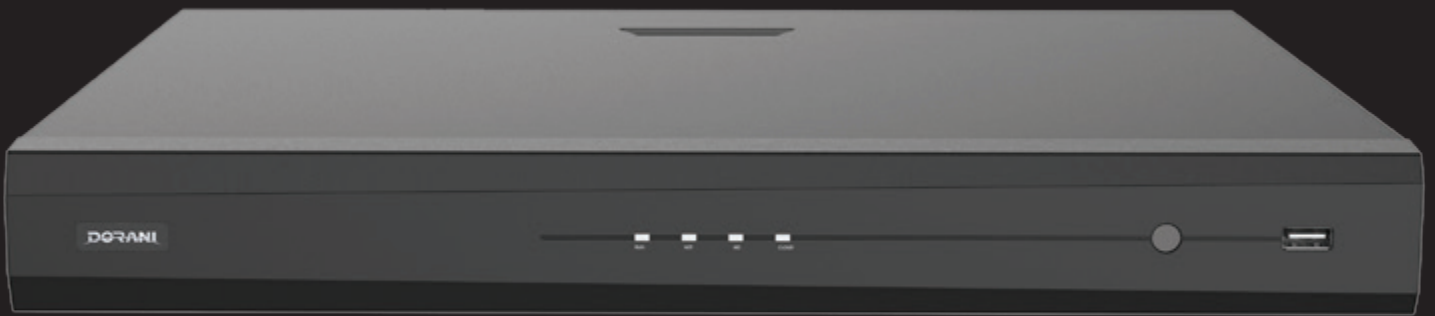

DORIP-11

8 CHANNEL 4K NETWORK VIDEO RECORDER

KEY FEATURES

DORIP - 11 8 CHANNEL 4K NETWORK VIDEO RECORDER

- Support Ultra265/H.265/H.264 video formats
- Plug and Play with 8 Channel POE Input
- Third-party IP cameras supported with ONVIF conformance: Profile S, Profile G, Profile C, Profile Q, Profile A, Profile T
- HDMI and VGA simultaneous output
- Up to 8 Megapixels resolution recording
- Support 1-ch HDMI, 1-ch VGA, HDMI at up to 4K(3840x2160) resolution
- ANR technology to enhance the storage reliability when the network is disconnected
- Support cloud upgrade
- P2P Mobile Device Phone Connection IOS & Android
- 2 SATA HDDs, up to 8TB for each HDD
- 2TB Surveillance Rated HDD Pre Installed