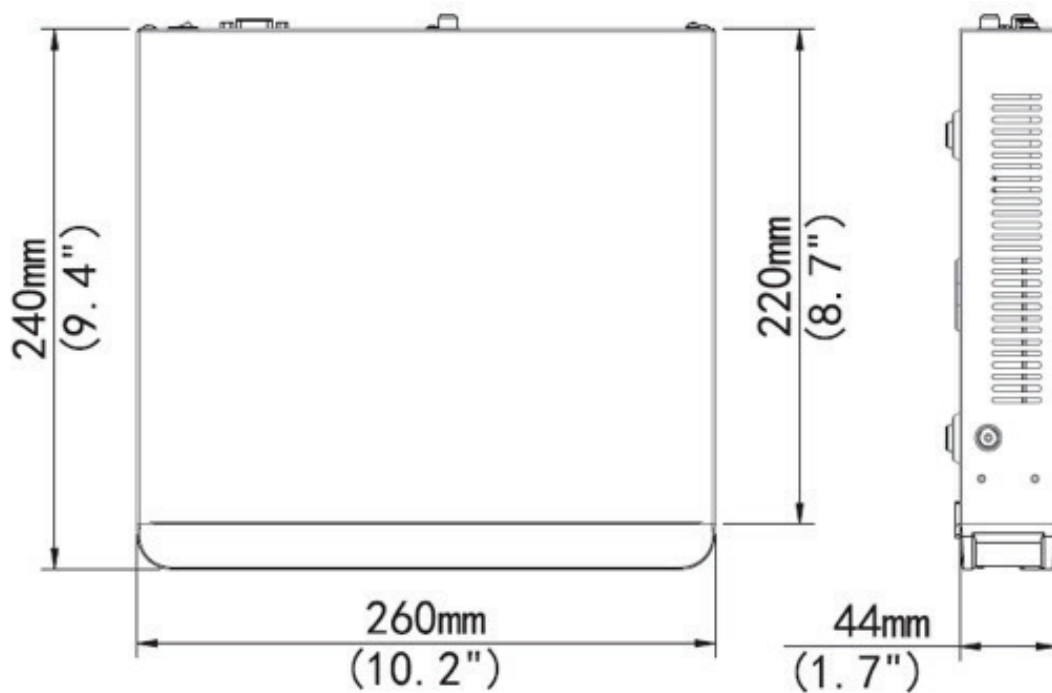

P O E	
Interface	4 independent 100 Mbps PoE network interfaces
Max Power	Max 30W for single port Max 54W in total (13.5W for each)
Supported Standard	IEEE 802.3at, IEEE 802.3af
G E N E R A L	
Power Supply	48V DC Power Consumption: ≤ 5 W(without HDD)
Working Environment	-10°C ~ + 55°C (+14°F ~ +131°F), Humidity ≤ 90% RH(non-condensing)
Dimensions (W×D×H)	260mm ×240mm × 44mm (10.2" ×9.4" ×1.7")
Weight (without HDD)	≤ 1.12 Kg (2.47 lb)
Warranty	2 Years as per Dorani Pty Ltd Standard Terms and Conditions

D I M E N S I O N S

Dorani Pty Ltd – Security Systems

Victoria

4/1 Merri Concourse, Campbellfield VIC 3061

Email: reception@dorani.com.au

Web: www.dorani.com.au

Phone: 03 9357 0942

Queensland

Factory 1/13 Commerce Circuit, Yatala, Qld Australia 4207

Email: info@premiercleanqld.com.au

Web: www.premierclean.com.au

Phone: 07 3382 6978