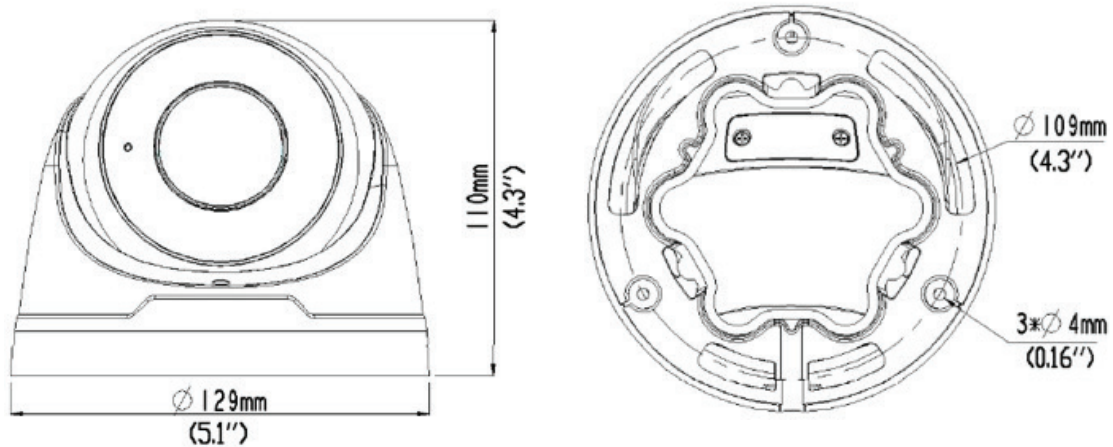

#### STRUCTURE

- Support PoE power supply
- Wide temperature range: -40°C to 60°C (-40°F to 140°F)
- Wide voltage range of  $\pm 25\%$
- IP67
- 3-Axis

## DIMENSIONS