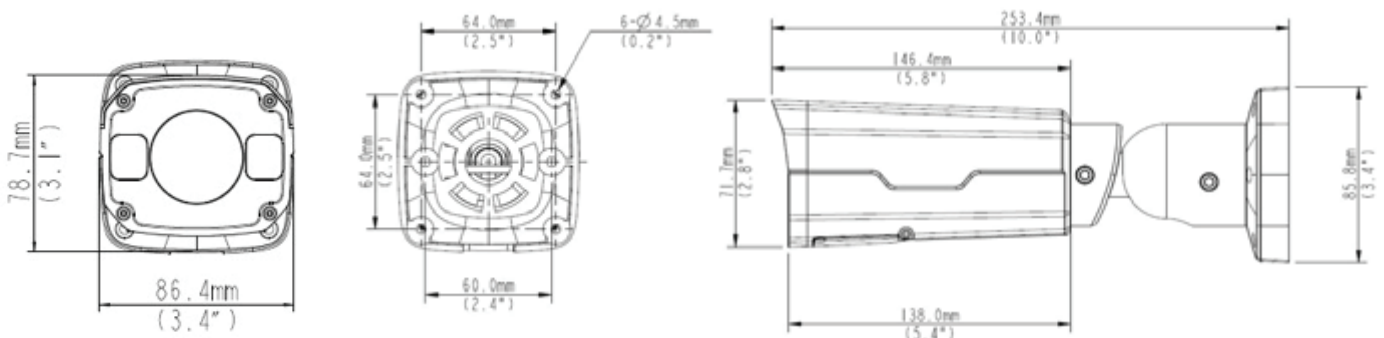

AUDIO	
Audio Compression	G.711
Two-way audio	Supported
Suppression	Supported
Sampling Rate	8 KHZ
STORAGE	
Edge Storage	Micro SD, up to 128 GB
Network Storage	ANR
NETWORK	
Protocols	IPv4, IGMP, ICMP, ARP, TCP, UDP, DHCP, PPPoE, RTP, RTSP, RTCP, DNS, DDNS, NTP, FTP, UPnP, HTTP, HTTPS, SMTP, 802.1x, SNMP
Compatible Integration	ONVIF(Profile S, Profile G), API
INTERFACE	
Audio I/O	Audio cable
	Input: impedance 35 kΩ; amplitude 2 V [p-p]
	Output: impedance 600 Ω; amplitude 2 V [p-p]
Alarm I/O	1 / 1
Network	1 RJ45 10M/100M Base-TX Ethernet
GENERAL	
Power	12 V DC$\pm$25%, PoE (IEEE802.3 af)
	Power consumption: Max 9W
Dimensions (L x W x H)	253.4 x 86 x 71.7 mm (9.98" x 3.4" x 2.8")
Weight	0.58 kg (1.28 lb)
Working Environment	-35°C ~ +60°C (-31°F ~ 140°F), Humidity:10%~95% RH(non-condensing)
Ingress Protection	IP67
Warranty	2 Years as per Dorani Pty Ltd Standard Terms and Conditions

DIMENSIONS

Dorani Pty Ltd – Security Systems

Victoria

4/1 Merri Concourse, Campbellfield VIC 3061

Email: reception@dorani.com.au

Web: www.dorani.com.au

Phone: 03 9357 0942

Queensland

Factory 1/13 Commerce Circuit, Yatala, Qld Australia 4207

Email: info@premiercleanqld.com.au

Web: www.premierclean.com.au

Phone: 07 3382 6978